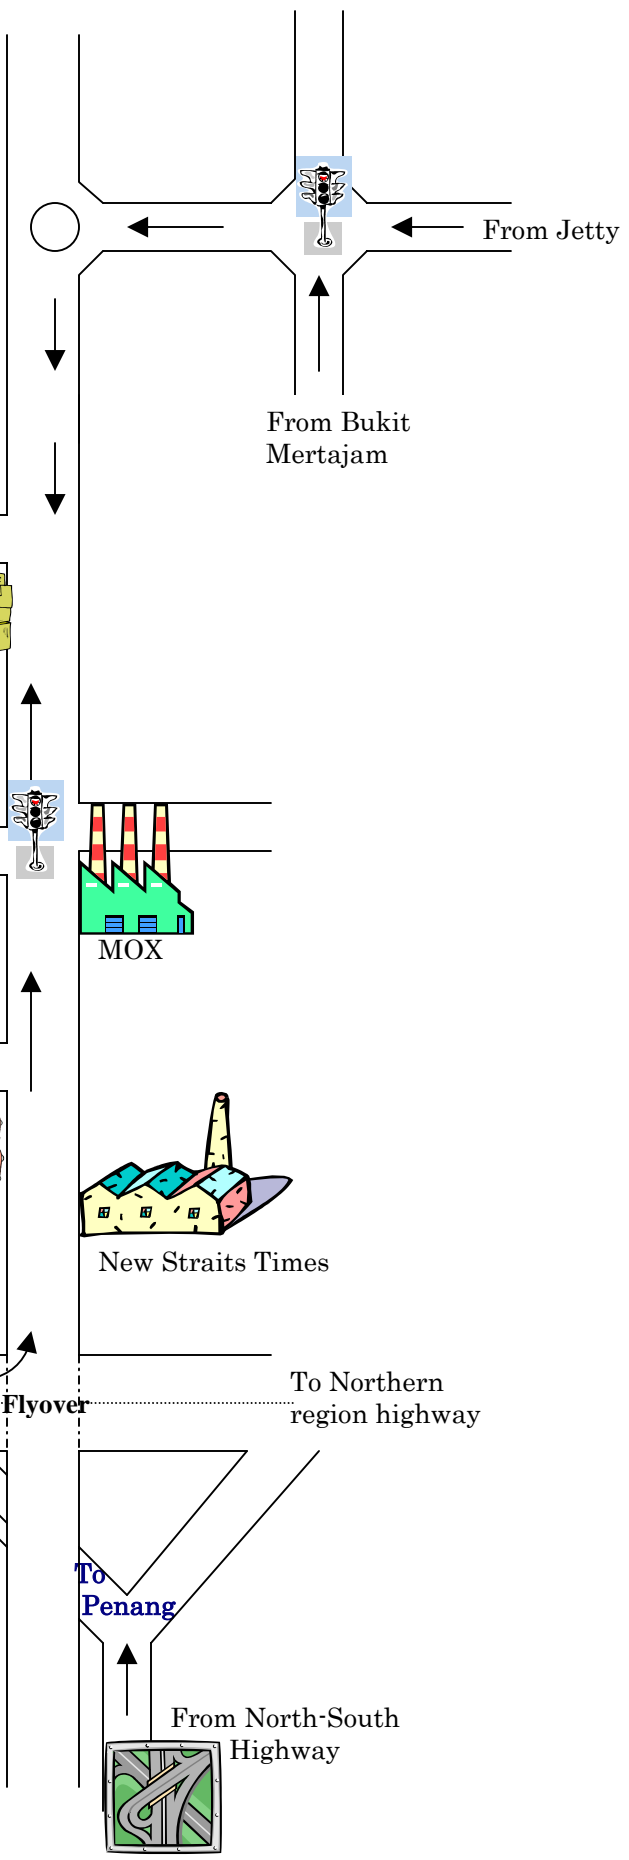

Malayan Electro-Chemical Industry Co. Sdn. Bhd.
1416, Lorong Perusahaan Dua
Prai
13600 Penang
Tel: 04-3907928
Fax: 04-3908419/3981802

From Penang Bridge / Airport

Toll Plaza

Flyover

To Northern region highway

To Penang

From North-South Highway